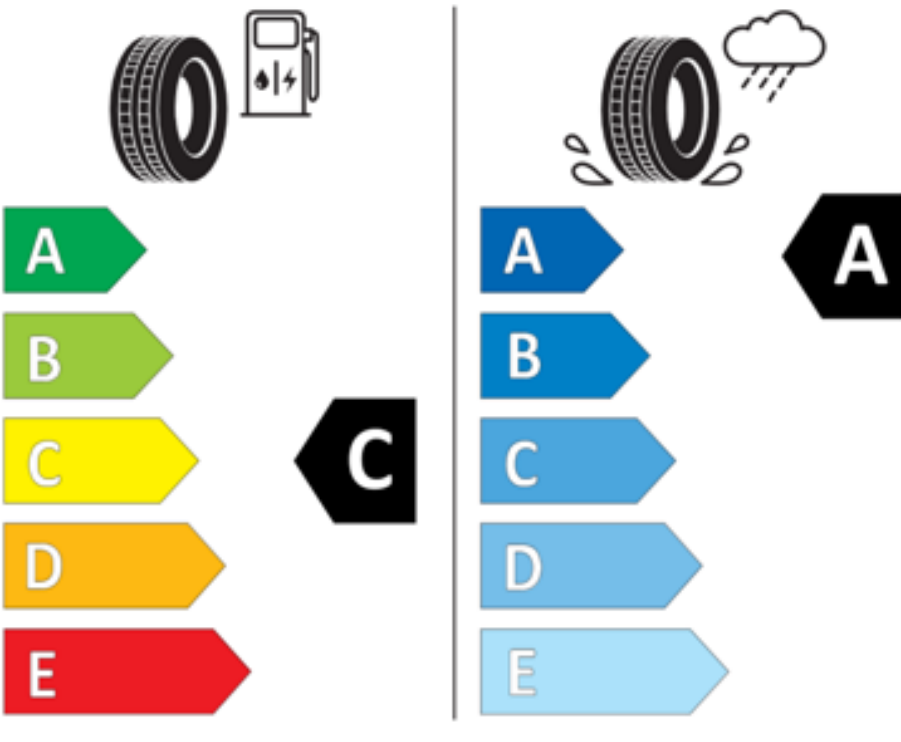

MG ZS Comfort:

ENERG ⚡

MAXXIS

TP00083600

215/55 ZR17 98 W

C1

2020/740

MG ZS Anniversary Edition, Comfort +, Luxury:

ENERG 

MICHELIN

028677

215/55R17 94 V

C1

2020/740